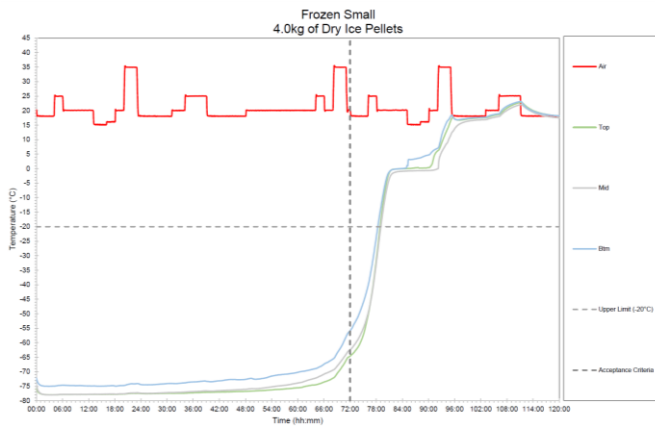

External Dimensions (Cm)	Product Space (Cm)	Product Space (Litres)	Tare Weight (Kg)	Temperature Range	Duration Summer (hours)	Duration Static (hours)
Small 10639	31.0 x 31.0 x 32.0	9.5 x 9.5 x 13.5	6.0 (max space for Dry Ice <u>and</u> Product)	5.3 (inc 5.0kg of Dry Ice)	-20°C	78+	73+
Medium 11508	36 x 36 x 38	19.0 x 15.0 x 5.0	10.1 (max space for Dry Ice <u>and</u> Product)	8.2 (inc 7.0kg of Dry Ice)	-20°C	130+	116+
Medium BE 11507	42.5 x 35.5 x 29.5	19.5 x 15.0 x 9.0	14.2 (max space for Dry Ice <u>and</u> Product)	12.2 (inc 7.0kg of Dry Ice)	-20°C	134+	126+
Large 11362	37 x 37 x 44	19.5 x 15.0 x 9.0	17.9 (max space for Dry Ice <u>and</u> Product)	12.3 (inc 11.0kg of Dry Ice)	-20°C	127+	117+

Small 10639