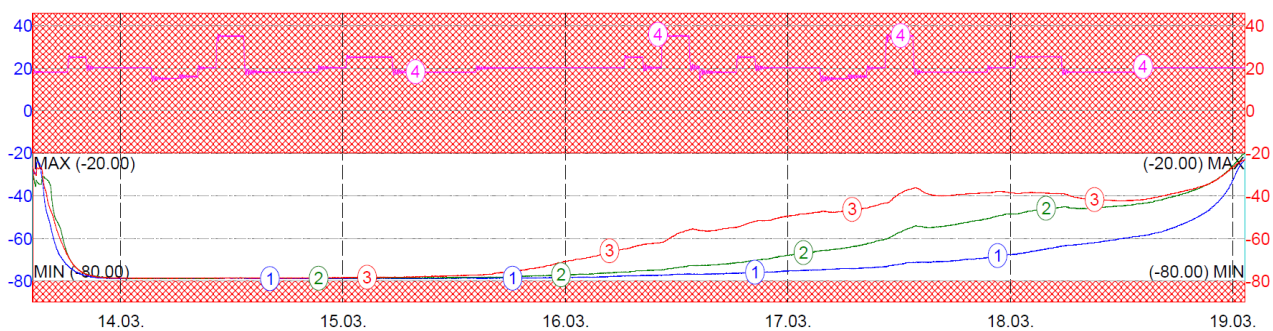

**Frozen solutions available in small, medium & large sizes**

Small 10639	1x Outer Carton 1x EPS Insulated Cooler Product Space 6 x 10ml vials
Medium 11508	1x Outer Carton 1x EPS Insulated Cooler Product Space 12 x 10ml vials
Medium BE 11507	1x Outer Carton 1x EPS Insulated Cooler Product space 36 x 10ml vials
Large 11362	1x Outer Carton 1x EPS Insulated Cooler Product space 36 x 10ml vials

	External Dimensions (Cm)	Product Space (Cm)	Product Space (Litres)	Tare Weight (Kg)	Temperature Range	Duration Summer (hours)	Duration Static (hours)
Small 10639	31.0 x 31.0 x 32.0	9.5 x 9.5 x 13.5	6.0 (max space for Dry Ice <u>and</u> Product)	5.3 (inc 5.0kg of Dry Ice)	-20°C	78+	73+
Medium 11508	36 x 36 x 38	19.0 x 15.0 x 5.0	10.1 (max space for Dry Ice <u>and</u> Product)	8.2 (inc 7.0kg of Dry Ice)	-20°C	130+	116+
Medium BE 11507	42.5 x 35.5 x 29.5	19.5 x 15.0 x 9.0	14.2 (max space for Dry Ice <u>and</u> Product)	12.2 (inc 7.0kg of Dry Ice)	-20°C	134+	126+
Large 11362	37 x 37 x 44	19.5 x 15.0 x 9.0	17.9 (max space for Dry Ice <u>and</u> Product)	12.3 (inc 11.0kg of Dry Ice)	-20°C	127+	117+

### Medium 11508

	External Dimensions (Cm)	Product Space (Cm)	Product Space (Litres)	Tare Weight (Kg)	Temperature Range	Duration Summer (hours)	Duration Static (hours)
Small 10639	31.0 x 31.0 x 32.0	9.5 x 9.5 x 13.5	6.0 (max space for Dry Ice <u>and</u> Product)	5.3 (inc 5.0kg of Dry Ice)	-20°C	78+	73+
Medium 11508	36 x 36 x 38	19.0 x 15.0 x 5.0	10.1 (max space for Dry Ice <u>and</u> Product)	8.2 (inc 7.0kg of Dry Ice)	-20°C	130+	116+
Medium BE 11507	42.5 x 35.5 x 29.5	19.5 x 15.0 x 9.0	14.2 (max space for Dry Ice <u>and</u> Product)	12.2 (inc 7.0kg of Dry Ice)	-20°C	134+	126+
Large 11362	37 x 37 x 44	19.5 x 15.0 x 9.0	17.9 (max space for Dry Ice <u>and</u> Product)	12.3 (inc 11.0kg of Dry Ice)	-20°C	127+	117+