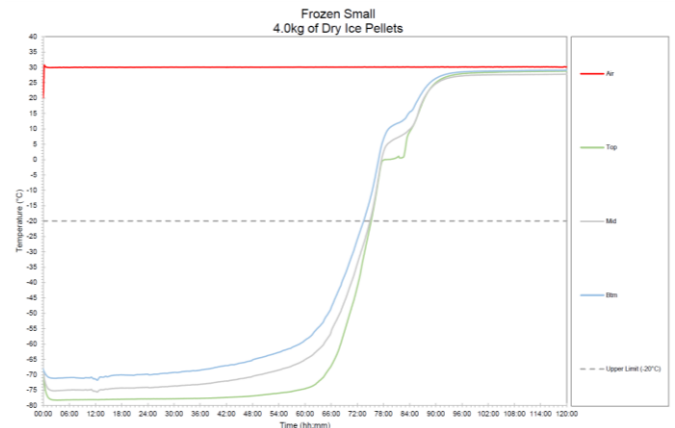

External Dimensions (Cm)	Product Space (Cm)	Product Space (Litres)	Tare Weight (Kg)	Temperature Range	Duration Summer (hours)	Duration Static (hours)
Small 10639	31.0 x 31.0 x 32.0	9.5 x 9.5 x 13.5	6.0 (max space for Dry Ice <u>and</u> Product)	5.3 (inc 5.0kg of Dry Ice)	-20°C	78+	73+
Medium 11508	36 x 36 x 38	19.0 x 15.0 x 5.0	10.1 (max space for Dry Ice <u>and</u> Product)	8.2 (inc 7.0kg of Dry Ice)	-20°C	130+	116+
Medium BE 11507	42.5 x 35.5 x 29.5	19.5 x 15.0 x 9.0	14.2 (max space for Dry Ice <u>and</u> Product)	12.2 (inc 7.0kg of Dry Ice)	-20°C	134+	126+
Large 11362	37 x 37 x 44	19.5 x 15.0 x 9.0	17.9 (max space for Dry Ice <u>and</u> Product)	12.3 (inc 11.0kg of Dry Ice)	-20°C	127+	117+

Small 10639