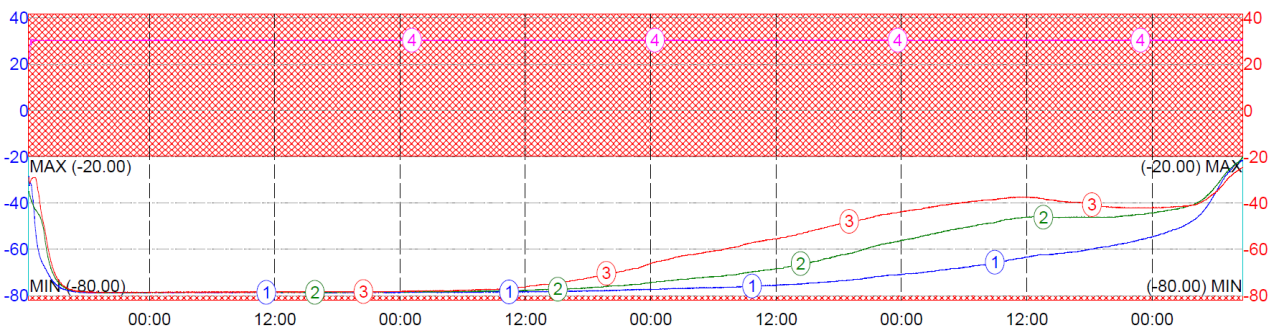

Medium 11508