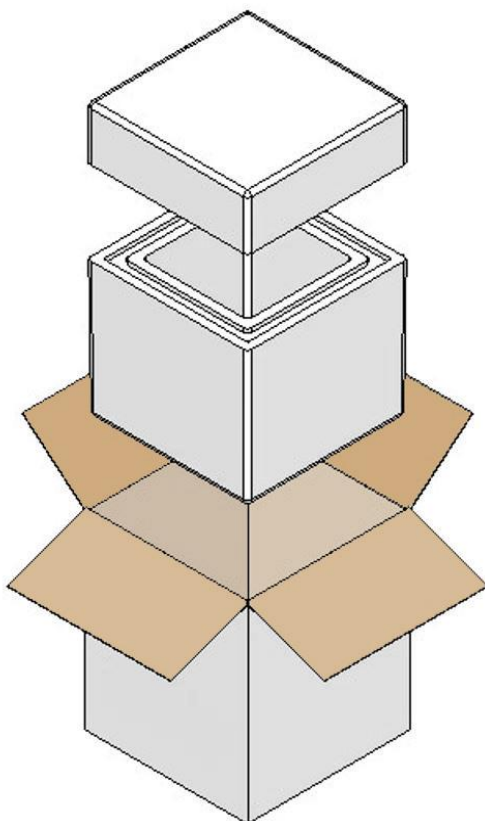

**-20°C**

**Frozen (Dry Ice)**

**Cost-effective insulated packaging solutions for temperature sensitive shipments**

**Features and Benefits**

- Up to 134 hours protection for Frozen products
- 4 sizes offer Small, Medium & Large product space
- Low tare and volumetric weight reduces shipping cost
- Expanded Polystyrene high performance insulation
- Minimal components ensure quick and easy assembly
- 100% recyclable materials

**Frozen solutions available in small, medium & large sizes**

Small 10639	1x Outer Carton 1x EPS Insulated Cooler Product Space 6 x 10ml vials
Medium 11508	1x Outer Carton 1x EPS Insulated Cooler Product Space 12 x 10ml vials
Medium BE 11507	1x Outer Carton 1x EPS Insulated Cooler Product space 36 x 10ml vials
Large 11362	1x Outer Carton 1x EPS Insulated Cooler Product space 36 x 10ml vials

	External Dimensions (Cm)	Product Space (Cm)	Product Space (Litres)	Tare Weight (Kg)	Temperature Range	Duration Summer (hours)	Duration Static (hours)
Small 10639	31.0 x 31.0 x 32.0	9.5 x 9.5 x 13.5	6.0 (max space for Dry Ice <u>and</u> Product)	5.3 (inc 5.0kg of Dry Ice)	-20°C	78+	73+
Medium 11508	36 x 36 x 38	19.0 x 15.0 x 5.0	10.1 (max space for Dry Ice <u>and</u> Product)	8.2 (inc 7.0kg of Dry Ice)	-20°C	130+	116+
Medium BE 11507	42.5 x 35.5 x 29.5	19.5 x 15.0 x 9.0	14.2 (max space for Dry Ice <u>and</u> Product)	12.2 (inc 7.0kg of Dry Ice)	-20°C	134+	126+
Large 11362	37 x 37 x 44	19.5 x 15.0 x 9.0	17.9 (max space for Dry Ice <u>and</u> Product)	12.3 (inc 11.0kg of Dry Ice)	-20°C	127+	117+