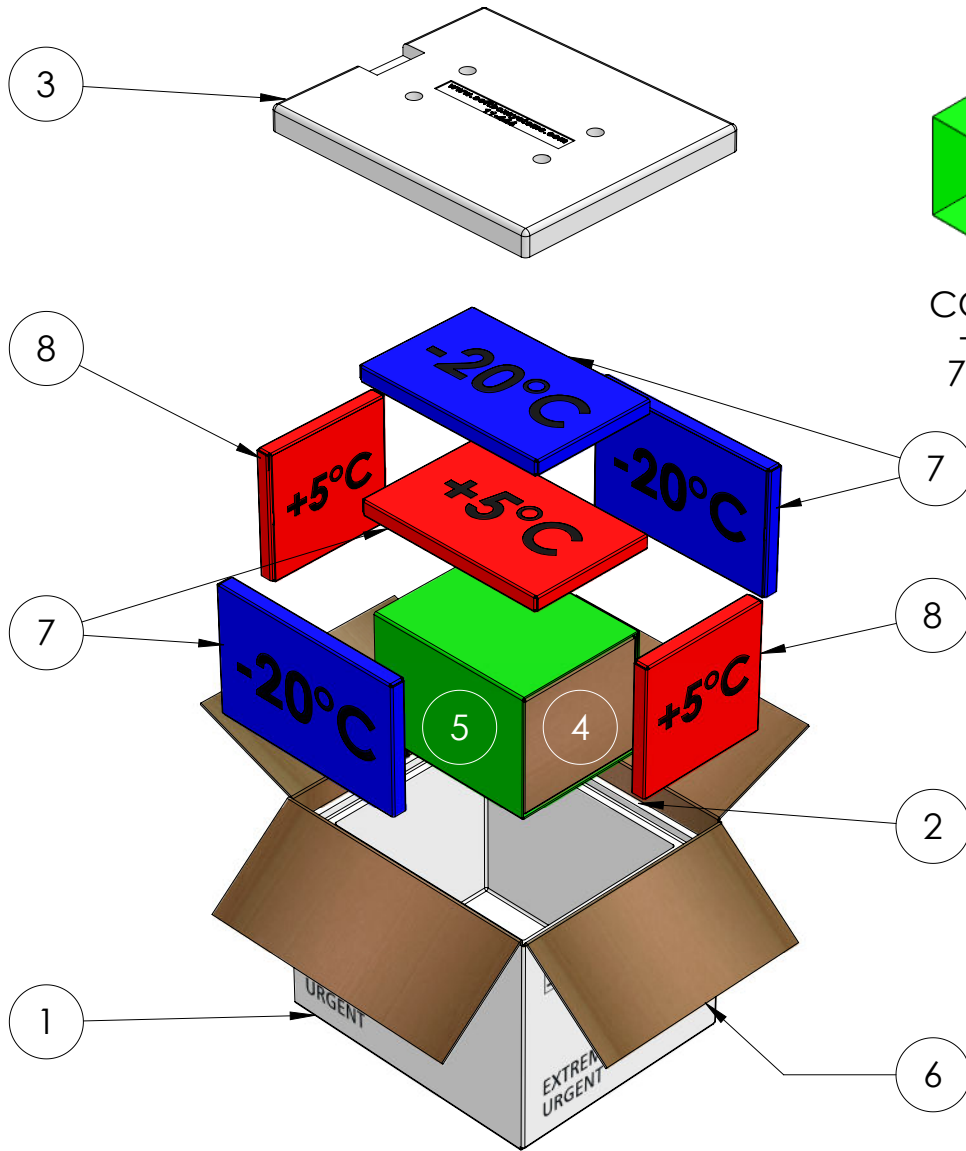

**SUMMER WRAP**

CONDITION @  
+20°C FOR  
72HRS (MIN)

**DHL CHILLED SOLUTION LARGE**  
(96HRS) +2°C TO 8°C  
TEMPERATURE CONTROLLED SHIPPING UNIT  
SUMMER PACK OUT

ITEM #	DESCRIPTION	QTY
1	CORRUGATED OUTER CARTON	1
2	MOULDED BOX	1
3	MOULDED LID	1
4	PRODUCT LOAD	1
5	SUMMER WRAP	1
6	CARRY HANDLE	2
7	PHARMACOOOL 3000G PACK <b>1X CHILLED</b> <b>3X FROZEN</b>	4
8	PHARMACOOOL 2000G PACK <b>2X CHILLED</b>	2

**DHL CHILLED SOLUTION LARGE OVERVIEW**

PRODUCT SPACE	385mm X 285mm X 250mm
PRODUCT CAPACITY	28 LITRES
EXTERNAL DIMS	632mm X 532mm X 505mm
DEAD WEIGHT	20.5KG
VOLUMETRIC WEIGHT	34KG

3000g  
PACK

2000g  
PACK

CONDITION @ +5°C  
FOR 72HRS (MIN)

3000g  
PACK

FREEZE @ -20°C FOR 72HRS (MIN)  
PRE CONDITIONED @ +20°C  
FOR 1HR PRIOR TO PACKING